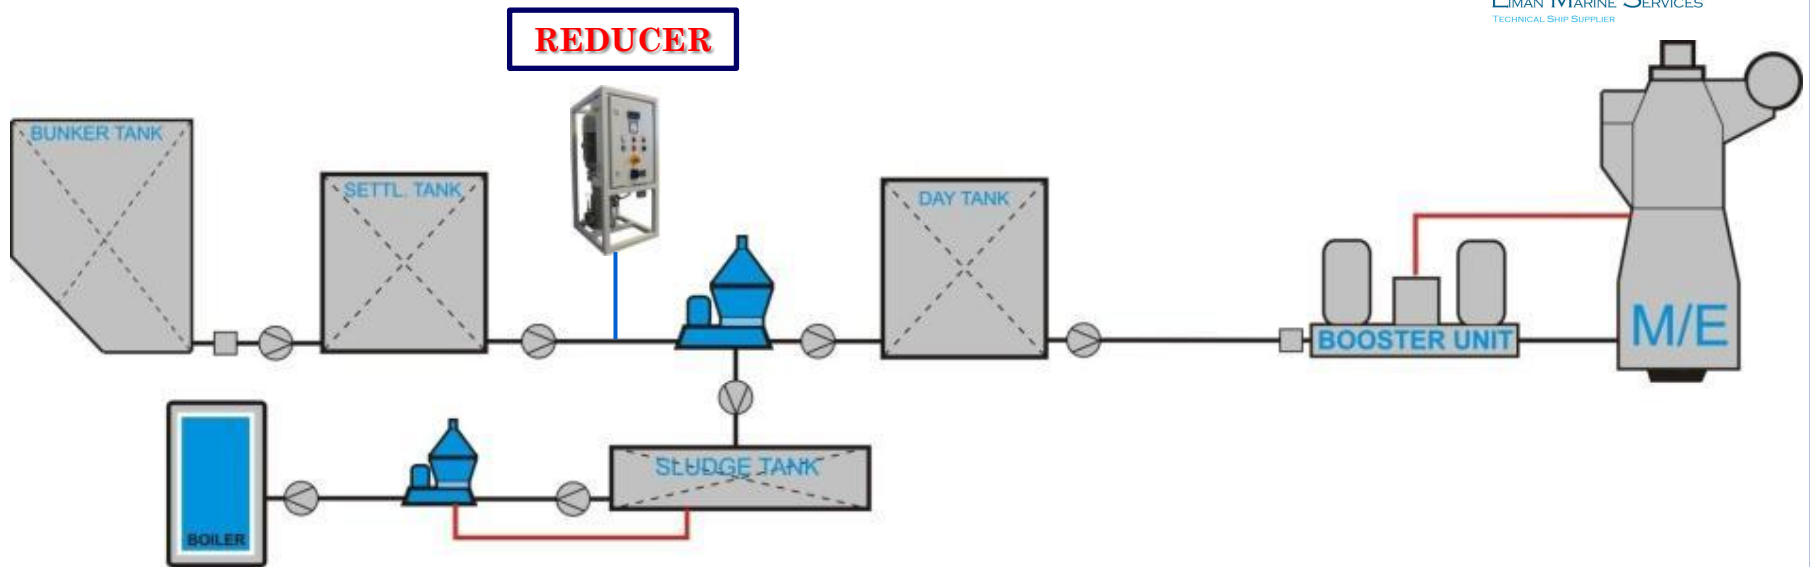

LMS

Fuel Treatment Systems

Reducer - Reduce up to 80% on sludge & increase the amount of burnable fuel

**A simple way to reduce your sludge disposal costs
and to keep you purifiers clean**